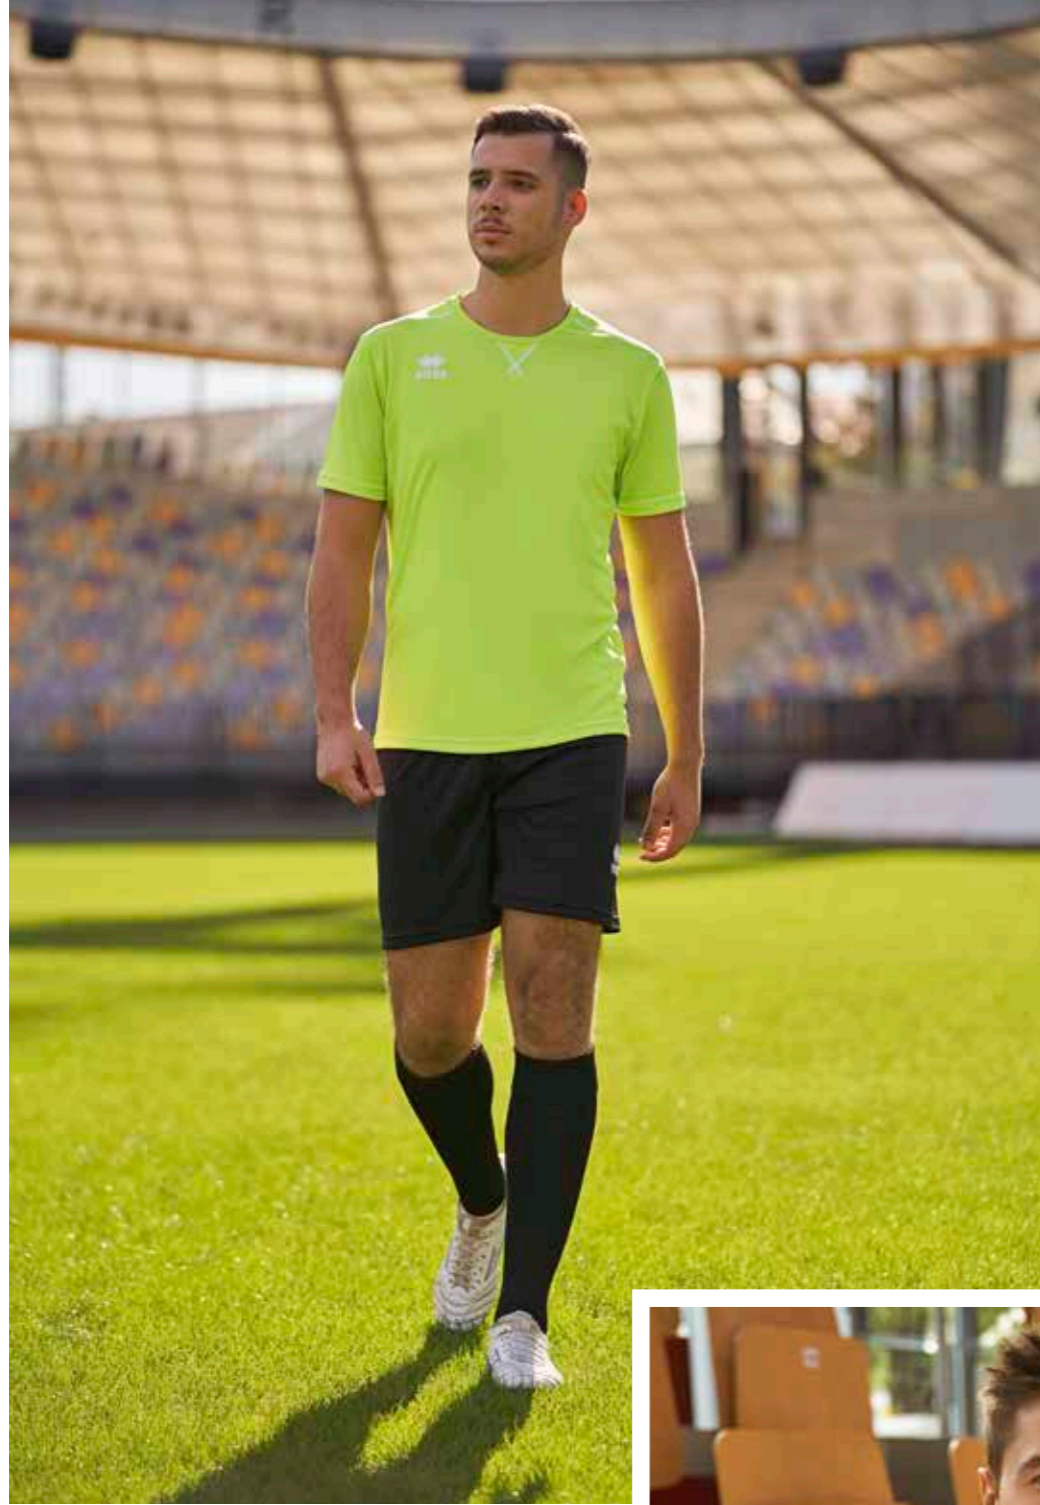

# BRENDA

Adult **PML03C**  
S-3XL

Junior **PML04C**  
YXS-XXS-XS

IT FITS LIKE CORINNE

MIN. 50 PCS min. 10 per size with multiples of 2