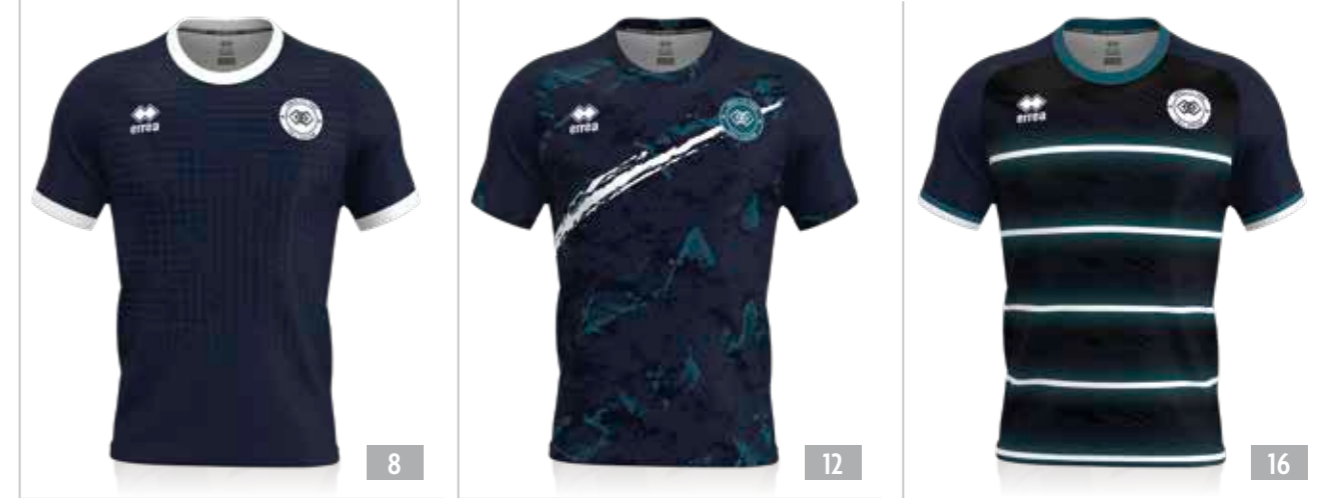

# DREAM WOMAN

MIN. 16 PCS MIN. 4 PER SIZE WITH MULTIPLES OF 2  
 SENZA INSERTI - WITHOUT INSERTS - SANS INSERTS

adult - PMJL3C / PMJL3L  
 junior - PMJL4C / PMJL4L

○ MUNDIAL 100% POLYESTER - 145 g/mq  
 ○ TI-ENERGY 100% POLYESTER - 130 g/mq