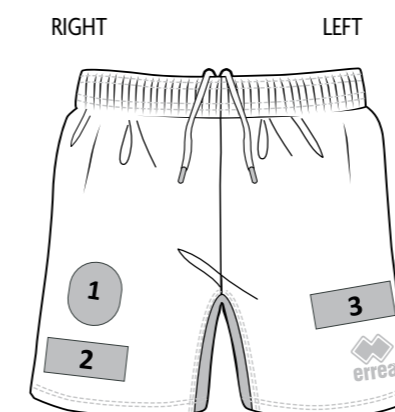

ELAINE EXTRA WOMAN

MIN. 16 PCS MIN. 4 PER SIZE WITH MULTIPLES OF 2
SENZA INSERTI - WITHOUT INSERTS - SANS INSERTS

adult - PMM43S

junior - PMM44S

○ PREMIER 82% POLYESTER 18% ELASTANE - 165 g/mq