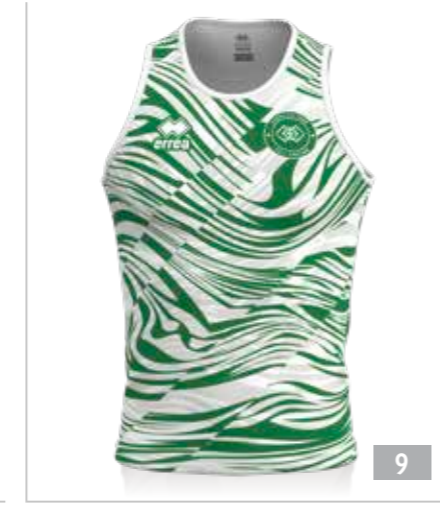

KENNY WOMAN

MIN. 16 PCS MIN. 4 PER SIZE WITH MULTIPLES OF 2
SENZA INSERTI - WITHOUT INSERTS - SANS INSERTS

adult - PMLB3S
junior - PMLB4S

○ UTILITY 100% POLYESTER - 145 g/mq