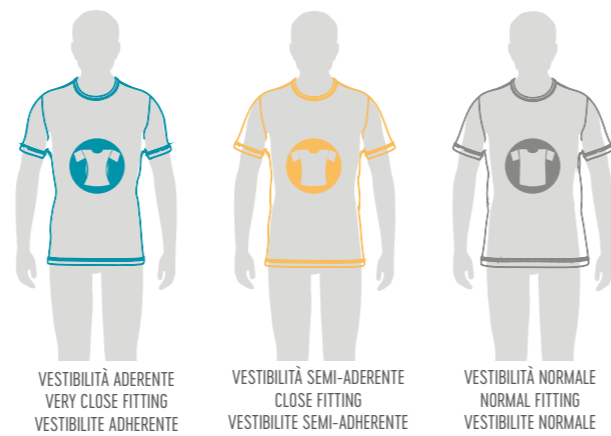

SIZE CHART

Se sei al limite tra due taglie, ordina quella immediatamente più piccola per una vestibilità più aderente o quella immediatamente più grande per una vestibilità più comoda.

If you are in between sizes, order the smaller size for a snugger fit or the larger one if you prefer a more comfortable fit.

Si vous êtes juste entre deux tailles, commandez la plus petite pour une coupe plus ajustée ou la plus grande pour une coupe plus confortable.

TAGLIE UOMO / SIZES MAN / TAILLES HOMME										
	EU	IT	TORACE CHEST POITRINE		VITA WAIST TAILLE		FIANCHI HIPS FLANCS		ALTEZZA HEIGHT HAUTEUR	
			cm	inches	cm	inches	cm	inches	cm	inches
KID	3YXS	22-24							98-108	39-42.5
	2YXS	26-28							110-120	42.5-47.2
JUNIOR	YXS	30-32	64-72	25-28	54-60	21.26-24	66-74	26-29	122-132	48-52
	XXS	34-36	72-80	28-31	60-66	24-26	74-82	29-32	134-144	52.8-56.7
	XS	38-40	80-88	31-35	66-72	26-28	82-90	32-35	146-156	57.5-61.4
ADULT	S	42-44	90-94	35-37	72-76	28-30	92-96	36-38	167-172	65.7-67.7
	M	46-48	94-98	37-39	76-80	30-31	96-100	38-39.4	173-178	68.1-70.1
	L	50-52	98-102	39-40.2	80-84	31-33	100-104	39.4-40.9	179-184	70.5-72.4
	XL	54	102-106	40.2-41.7	84-88	33-35	104-108	40.9-42.5	185-190	72.8-74.8
	XXL	56	106-110	41.7-43.3	88-92	35-36	108-112	42.5-44.1	191-196	75.2-77.2
	3XL	58	110-114	43.3-44.9	92-94	36-37	112-116	44.1-45.7	197-202	77.6-79.5
4XL	60	114-118	44.9-46.5	94-96	37-38	116-120	45.7-47.2	203-208	79.9-81.9	

TAGLIE DONNA / SIZES WOMAN / TAILLES FEMME										
	EU	IT	TORACE CHEST POITRINE		VITA WAIST TAILLE		FIANCHI HIPS FLANCS		ALTEZZA HEIGHT HAUTEUR	
			cm	inches	cm	inches	cm	inches	cm	inches
KID	3YXS	24-26							98-108	39-42.5
	2YXS	26-28							110-120	42.5-47.2
JUNIOR	YXS	30-32	64-72	25-28	54-60	21.26-24	66-74	26-29	122-132	48-52
	XXS	34-36	72-80	28-31	60-66	24-26	74-82	29-32	134-144	52.8-56.7
	XS	38-40	80-88	31-35	66-72	26-28	82-92	32-36	146-156	57.5-61.4
ADULT	S	42-44	84-88	33-35	68-72	27-28	92-96	36-38	164-168	64.6-66.1
	M	46-48	88-92	35-36	72-76	28-30	96-100	38-39.4	169-173	66.5-68.1
	L	50-52	92-96	36-38	76-80	30-31	100-104	39.4-40.9	174-178	68.5-70.1
	XL	54	96-100	38-39.4	80-84	31-33	104-108	40.9-42.5	179-183	70.5-72
	XXL	56	100-104	39.4-40.9	84-88	33-35	108-112	42.5-44.1	184-188	72.4-74
	3XL	58	104-108	40.9-42.5	88-92	35-36	112-116	44.1-45.7	189-193	74.4-76
4XL	60	108-112	42.5-44.2	92-96	36-38	116-120	45.7-47.2	194-198	76.4-78	

GUANTI / GLOVES / GANTS

Per prendere la misura giusta della larghezza della mano, segui esattamente il disegno illustrativo.

Follow the drawing to measure the hand's width in the proper way and use the chart to figure out which size best fits your hand.

Pour mesurer la largeur de la main suivre le dessin et le tableau.

GLOVES SIZING CHART								
7,5	8	8,5	9	9,5	10	10,5	11	
8,2 cm	8,5 cm	8,8 cm	9,1 cm	9,4 cm	9,7 cm	10 cm	10,3 cm	

SIZE GUIDE

Misura la circonferenza della tua gamba 15 cm sotto la tua rotula.

Measure the circumference of your leg at a point 15 cm below the middle of your kneecap.

Mesure ton tour de jambe 15 cm au-dessous de la rotule.

KNEEPAD SIZING CHART		
	cm	inches
XS	30-33	12-13
S	33-35	13-13,7
M	35-37	13,7-14,5
L	37-40	14,5-15,7
XL	40-45	15,7-17,7

SOCKS SIZING CHART							
SIZE	KID	JR	AD	XS	M	L	XL
EU	35/38	39/42	42/46	31/34	35/38	39/42	43/47
USA	3.5/6	7/9	9/12	1/3	3.5/6	7/9	10/13
UK	2.5/5	6/8	8/11	12.5/2	2.5/5	6/8	9/12

SIZE ENERGY GRIP:

S:35/38	M:39/41	L: 42/44	XL: 45/47

SHOES SIZING CHART														
EU	35	36	37	38	39	40	41	42	43	44	45	46	47	48
USA	3.5	4	5	6	7	7.5	8	9	10	10.5	11	12	13	14
UK	2.5	3	4	5	6	6.5	7	8	9	9.5	10.5	11	12	13