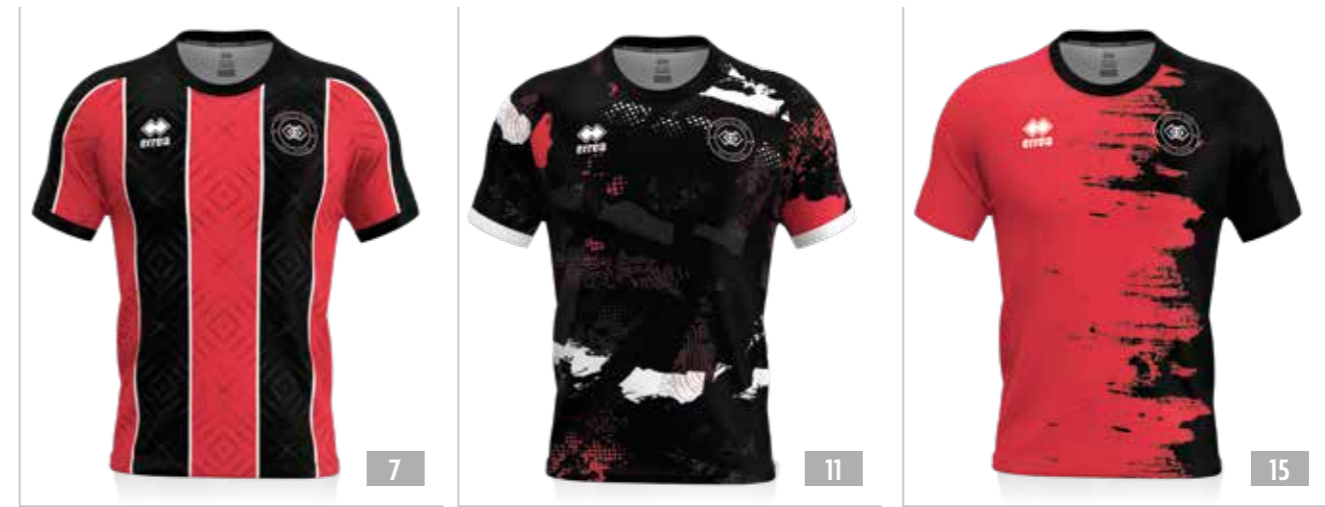

PARMA 3.0

MIN. 16 PCS MIN. 4 PER SIZE WITH MULTIPLES OF 2

adult - FM813C / FM813L
junior - FM814C / FM814L

○ MUNDIAL 100% POLYESTER - 145 g/mq
○ TI-ENERGY 100% POLYESTER - 130 g/mq