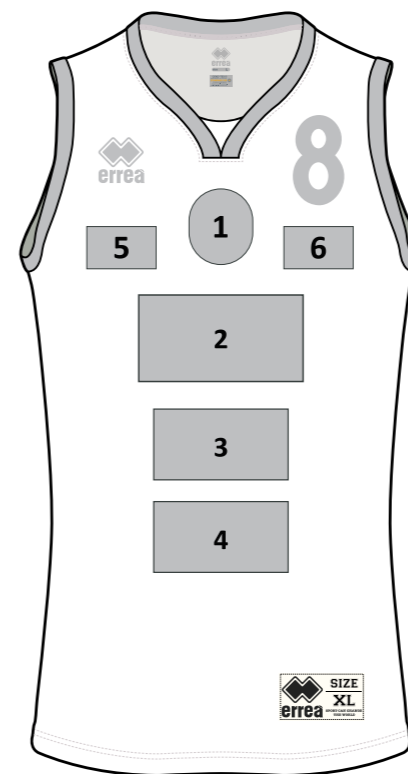

FRONT

- 1 BADGE (h x w cm) .....
- NUMBER (cm h) .....
- 2 LOGO (h x w cm) .....
- 3 LOGO (h x w cm) .....

- 4 LOGO (h x w cm) .....
- 5 LOGO (h x w cm) .....
- 6 LOGO (h x w cm) .....

BACK

- NAME cm h .....
- NUMBER cm h .....
- 7 LOGO (h x w cm) .....
- 8 LOGO (h x w cm) .....
- 9 LOGO (h x w cm) .....