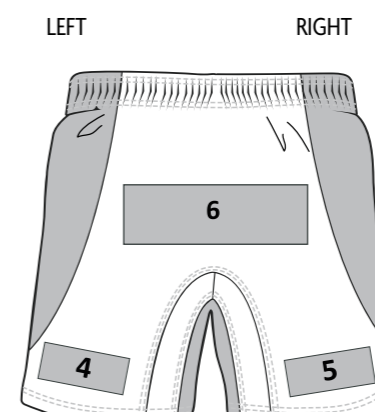

ELAINE EXTRA WOMAN

MIN. 16 PCS MIN. 4 PER SIZE WITH MULTIPLES OF 2
SENZA INSERTI - WITHOUT INSERTS - SANS INSERTS

adult - PMM43S

junior - PMM44S

○ PREMIER 82% POLYESTER 18% ELASTANE - 165 g/mq