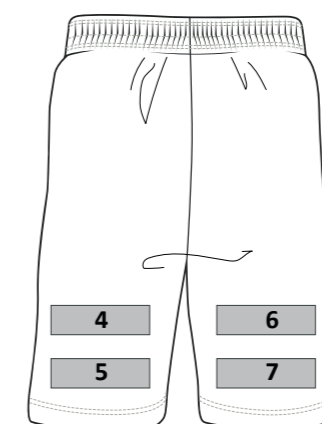

FRONT

- 1 BADGE (h x w cm) .....
- 2 LOGO (h x w cm) .....
- 3 LOGO (h x w cm) .....
- NUMBER cm h .....

BACK

- 4 LOGO (h x w cm) .....
- 5 LOGO (h x w cm) .....
- 6 LOGO (h x w cm) .....
- 7 LOGO (h x w cm) .....

CONSIGLI PRATICI

1. Invia eventuali grafiche in formato vettoriale.
2. Invia loghi in formato .pdf/.ai/.eps
3. Possibilità di inserire nomi/numeri all'interno dei fogli di stampa. Invia le indicazioni (taglia/nome/numero) al momento della conferma del disegno.

RECOMMENDATIONS

1. Send any graphic designs in vector format.
2. Send logos in .pdf/.ai/.eps
3. You can also enter names/numbers on print sheets. Send the information (size/name/number) at the time of confirming the design.

CONSEJOS PRÁCTICOS

1. Envía las posibles imágenes en formato vectorial.
2. Envía los logotipos en formato .pdf/.ai/.eps
3. Posibilidad de insertar nombres y números dentro de las hojas de impresión. Envía las indicaciones (talla/nombre/número) al confirmar el diseño.