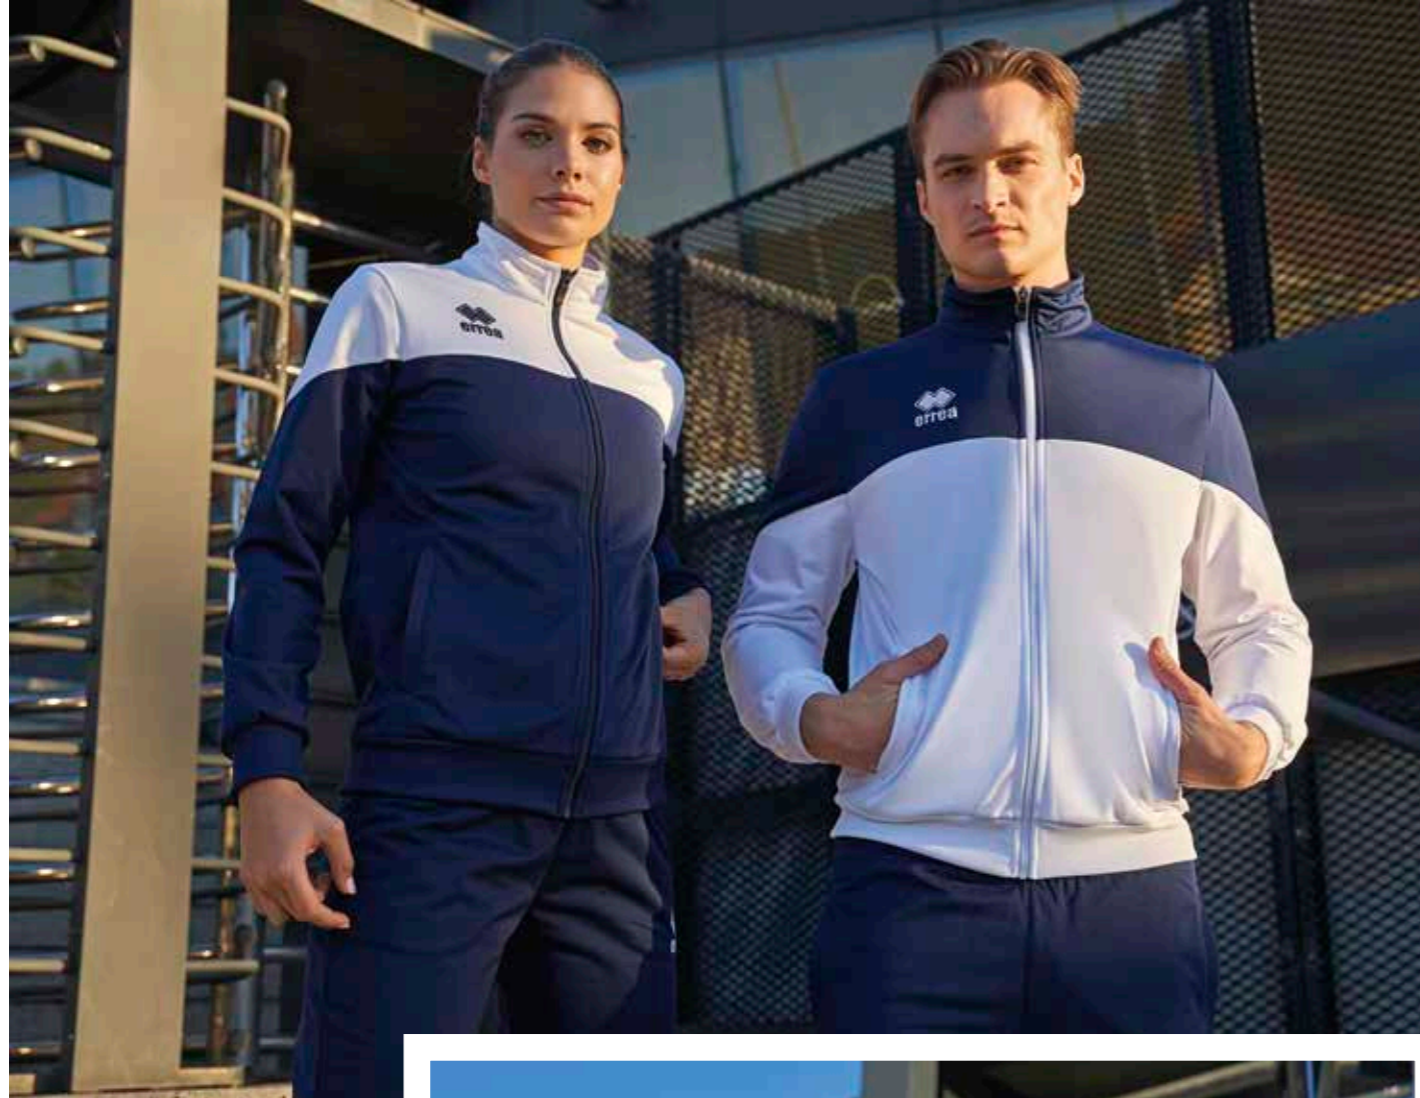

# BUDDY

Adult GG0C0Z S-4XL  
 Junior GG0C1Z YXS-XXS-XS  
 Kid GG0C2Z 2YXS

PIQUET 100% polyester - 215 g/mq  
 FULL 100% polyester - 240 g/mq

- Giubbino bicolore in taglia e cuci con due tessuti
- Manica a giro
- Cerniera full-zip e collo alto
- Polsino e fascione in costina
- Tasche laterali con cerniera
- Two-colour cut and sew jacket made from two different fabrics
- Set-in sleeves
- Full-length zip and high neck
- Ribbed cuffs and bottom
- Zip-up side pockets
- Veste bicolore patchwork en deux tissus
- Manches montées
- Zip de haut en bas et col haut
- Poignets et bande en bord-côte
- Poches latérales zippées