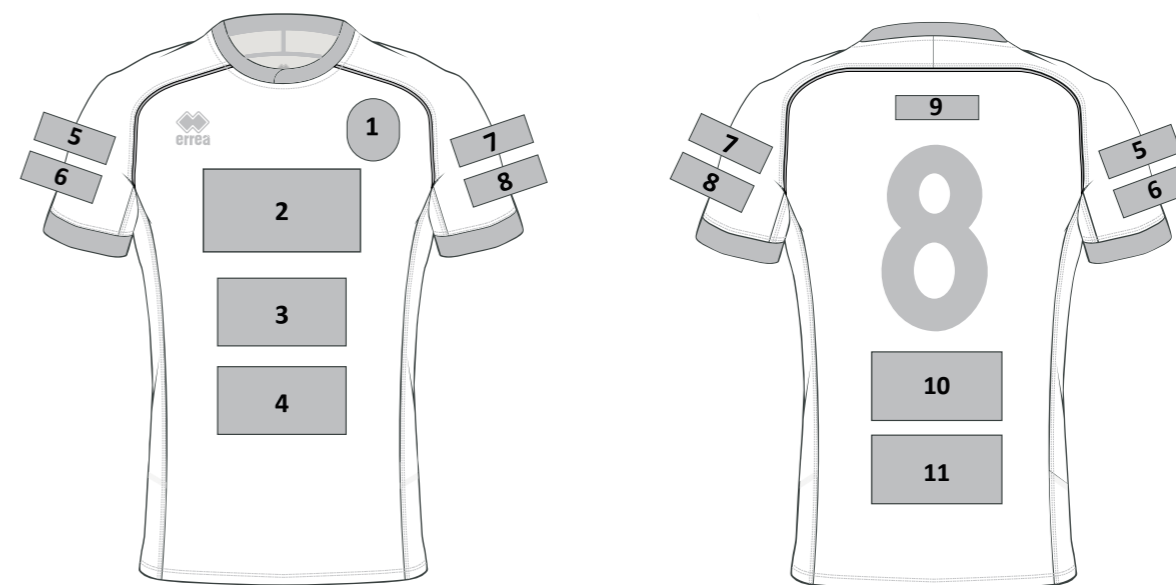

FULL_CUSTOM - Rugby

FRONT

- **1** BADGE (h x w cm) .....
- **2** LOGO (h x w cm) .....
- **3** LOGO (h x w cm) .....
- **4** LOGO (h x w cm) .....

RIGHT SLEEVE

- **5** LOGO (h x w cm) .....
- **6** LOGO (h x w cm) .....

LEFT SLEEVE

- **7** LOGO (h x w cm) .....
- **8** LOGO (h x w cm) .....

BACK

- ☐ NAME cm h .....
- ☐ NUMBER cm h .....
- **9** LOGO (h x w cm) .....
- **10** LOGO (h x w cm) .....
- **11** LOGO (h x w cm) .....

KONNOR WOMAN

MIN. 16 PCS MIN. 4 PER SIZE WITH MULTIPLES OF 2
SENZA INSERTI - WITHOUT INSERTS - SANS INSERTS
CUCITURE PIATTE - FLAT SEAMS - COLTURES PLATES

adult - PMLD3C

junior - PMLD4C

○ UTILITY 100% POLYESTER - 145 g/mq