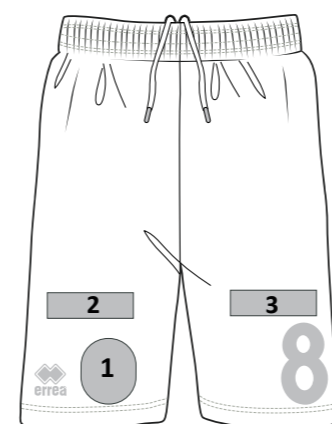

RIGHT

LEFT

LEFT

RIGHT