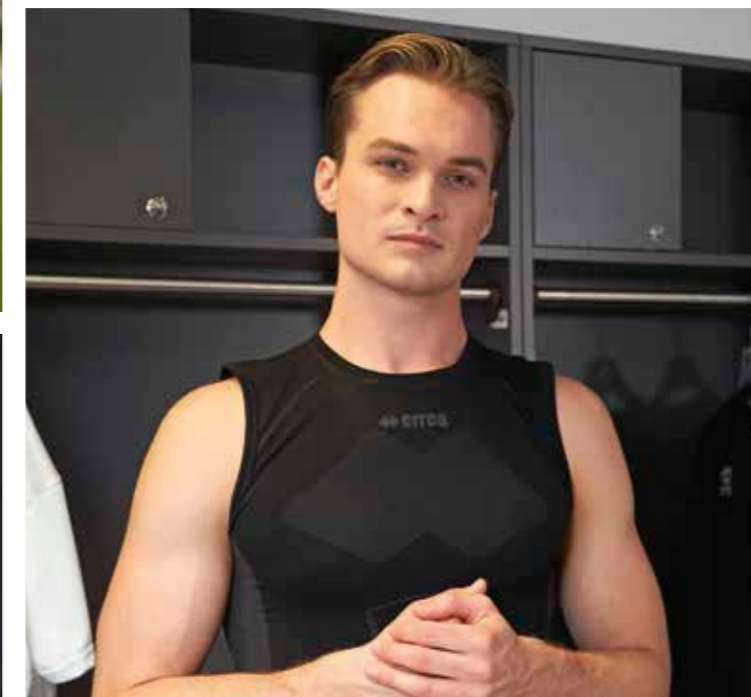

DAVID

Adult
UMODOC
S/M-L/XL-XXL

Junior
UMODIC
XS

85% POLYAMIDE 10% POLYESTER 5% ELASTANE

1. Manica e collo a giro
   - Inserti tridimensionali localizzati nella parte superiore per mantenere il corpo asciutto e caldo
   - Alta traspirabilità
   - Rapido assorbimento del sudore
   - Effetto "second skin"
   - Tecnologia Seamless
   - Isolamento termico
   - Estrema leggerezza
   - Taschino posteriore porta GPS
   - Made in Italy
2. Set-in sleeves and crew neck
   - Three-dimensional inserts on upper portion
   - Optimum breathability
   - Rapid sweat absorption
   - "Second skin" effect
   - Seamless technology
   - Thermal insulation
   - Extreme lightness
   - Back pocket for GPS
   - Made in Italy
3. Manches montées et col rond
   - Pièces tridimensionnelles situées dans la partie supérieure
   - Grande respirabilité
   - Absorption rapide de la transpiration
   - Effet « deuxième peau »
   - Technologie sans coutures
   - Isolation thermique
   - Extrême légèreté
   - Petite poche arrière porte-GPS
   - Made in Italy

ENYA

Adult
UMOF0Z
S/M-L/XL-XXL

Junior
UMOFIZ
XS

85% POLYAMIDE 15% POLYESTER

1. Collo a giro
   - Alta traspirabilità
   - Rapido assorbimento e dispersione del sudore
   - Effetto "second skin"
   - Tecnologia Seamless
   - Ideale regolazione termica corporea
   - Estrema Leggerezza
   - Taschino posteriore porta GPS
   - Made in Ita
2. Crew neck
   - Optimum breathability
   - Rapid absorption and elimination of sweat
   - "Second skin" effect
   - Seamless technology
   - Ideal body temperature regulation
   - Extreme lightness
   - Back pocket for GPS
   - Made in Italy
3. Col rond
   - Grande respirabilità
   - Absorption rapide et dispersion de la transpiration
   - Effet « deuxième peau »
   - Technologie sans coutures
   - Régulation thermique corporelle idéale
   - Extrême légèreté
   - Petite poche arrière porte-GPS
   - Made in Italy