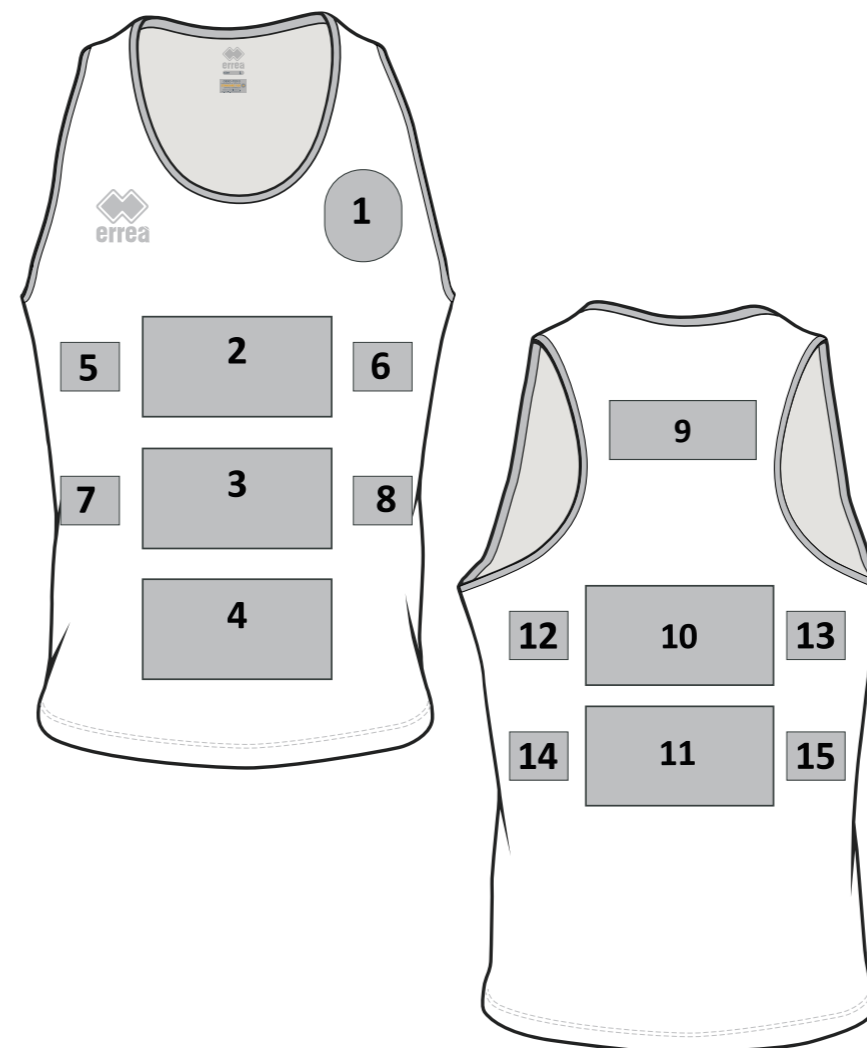

FULL_CUSTOM - Athletics

FRONT

- 1 BADGE (h x w cm) .....
- 2 LOGO (h x w cm) .....
- 3 LOGO (h x w cm) .....
- 4 LOGO (h x w cm) .....
- 5 LOGO (h x w cm) .....
- 6 LOGO (h x w cm) .....
- 7 LOGO (h x w cm) .....
- 8 LOGO (h x w cm) .....

BACK

- 9 LOGO (h x w cm) .....
- 10 LOGO (h x w cm) .....
- 11 LOGO (h x w cm) .....
- 12 LOGO (h x w cm) .....
- 13 LOGO (h x w cm) .....
- 14 LOGO (h x w cm) .....
- 15 LOGO (h x w cm) .....

CONSIGLI PRATICI

1. Invia eventuali grafiche in formato vettoriale.
2. Invia loghi in formato .pdf/.ai/.eps
3. Possibilità di inserire nomi/numeri all'interno dei fogli di stampa. Invia le indicazioni (taglia/nome/numero) al momento della conferma del disegno.

RECOMMENDATIONS

1. Send any graphic designs in vector format.
2. Send logos in .pdf/.ai/.eps
3. You can also enter names/numbers on print sheets. Send the information (size/name/number) at the time of confirming the design.

CONSEJOS PRÁCTICOS

1. Envía las posibles imágenes en formato vectorial.
2. Envía los logotipos en formato .pdf/.ai/.eps
3. Posibilidad de insertar nombres y números dentro de las hojas de impresión. Envía las indicaciones (talla/nombre/número) al confirmar el diseño.