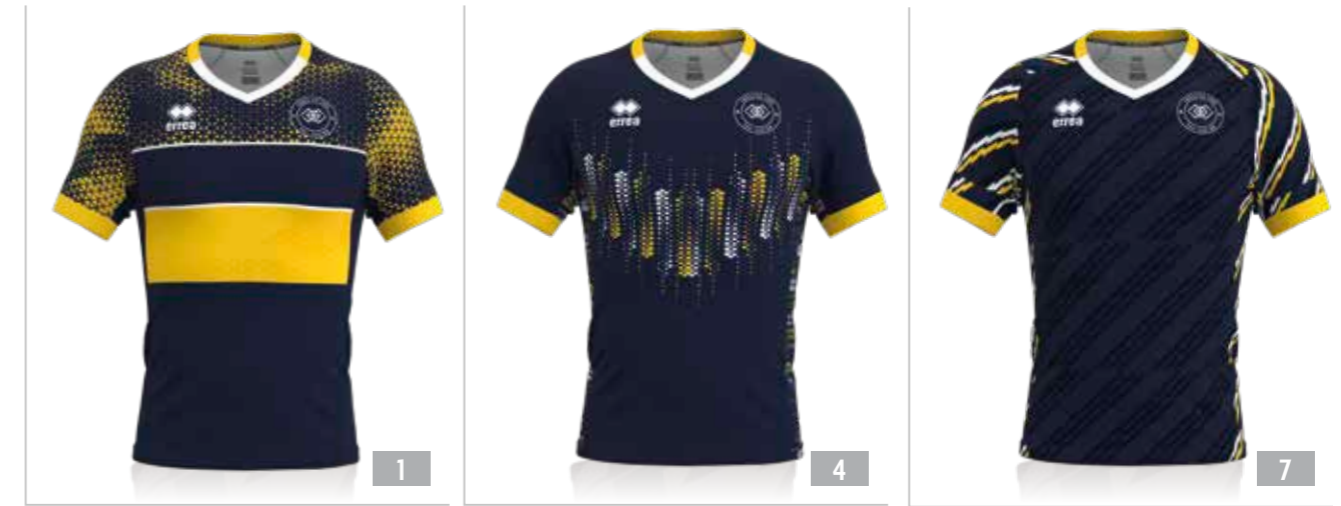

ALEX

MIN. 16 PCS MIN. 4 PER SIZE WITH MULTIPLES OF 2

adult - GM0K3C / GM0K3L
junior - GM0K4C / GM0K4L
○ MUNDIAL 100% POLYESTER - 145 g/mq
○ TI-ENERGY 100% POLYESTER - 130 g/mq