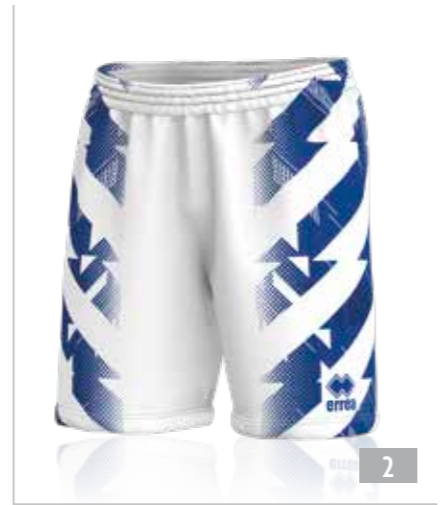

TRANSFER 3.0

MIN. 16 PCS MIN. 4 PER SIZE WITH MULTIPLES OF 2

adult - FP743Z

junior - FP744Z

- MUNDIAL 100% POLYESTER - 145 g/mq
- TI-ENERGY 100% POLYESTER - 130 g/mq